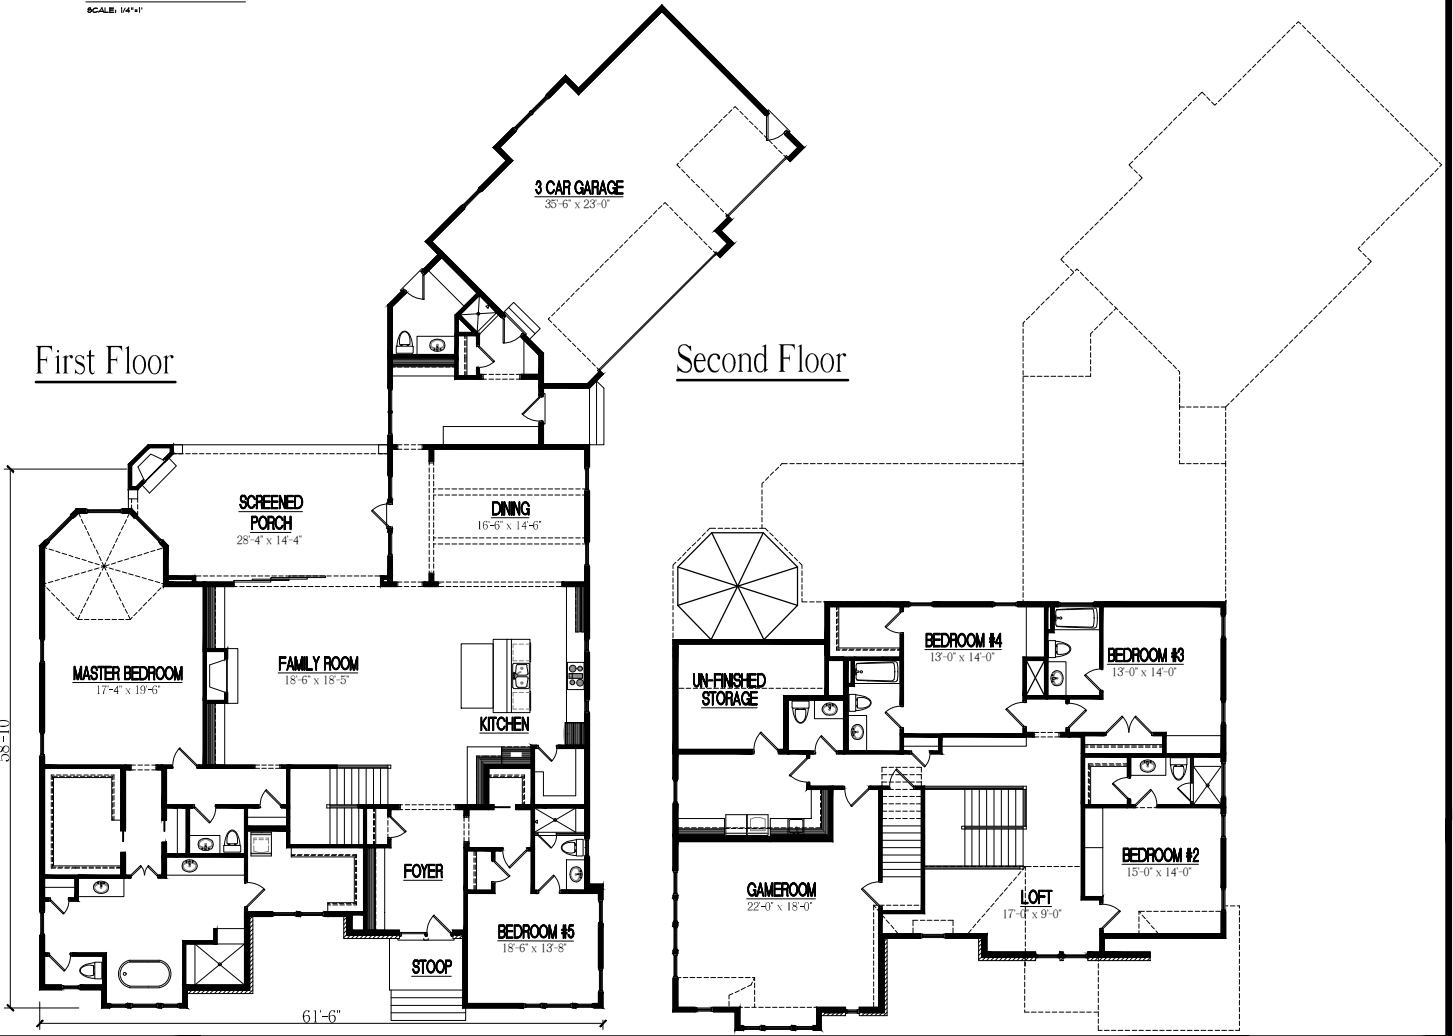

# HARBOR TOWN

**FRONT ELEVATION**  
SCALE: 1/4"=1'

First Floor

Second Floor

TEMPORARY BROCHURE ONLY. MAY NOT REFLECT ACTUAL CHARACTERISTICS OF FINISHED HOME. FLOOR PLANS ARE SHOWN ONLY FOR DISPLAY PURPOSES. WINDOW SIZES AND LOCATIONS, ROOM SIZES, AND DIMENSIONS ARE APPROXIMATE AND MAY VARY. PRICES AND FEATURES SUBJECT TO CHANGE WITHOUT NOTICE. PLEASE CONSULT SALES COUNSELOR FOR DESIGN UPDATES.

## HOMESTEAD BUILDING COMPANY

12339 WAKE UNION CHURCH RD.  
WAKE FOREST, NC 27587  
O: (919)-556-8472

[www.Homesteadbuilt.com](http://www.Homesteadbuilt.com)

**FLOOR AREA:**  
FIRST FLOOR HTD. = 3280 S.F.  
SECOND FLOOR HTD. = 2080 S.F.  
TOTAL HEATED AREA = 5360 S.F.