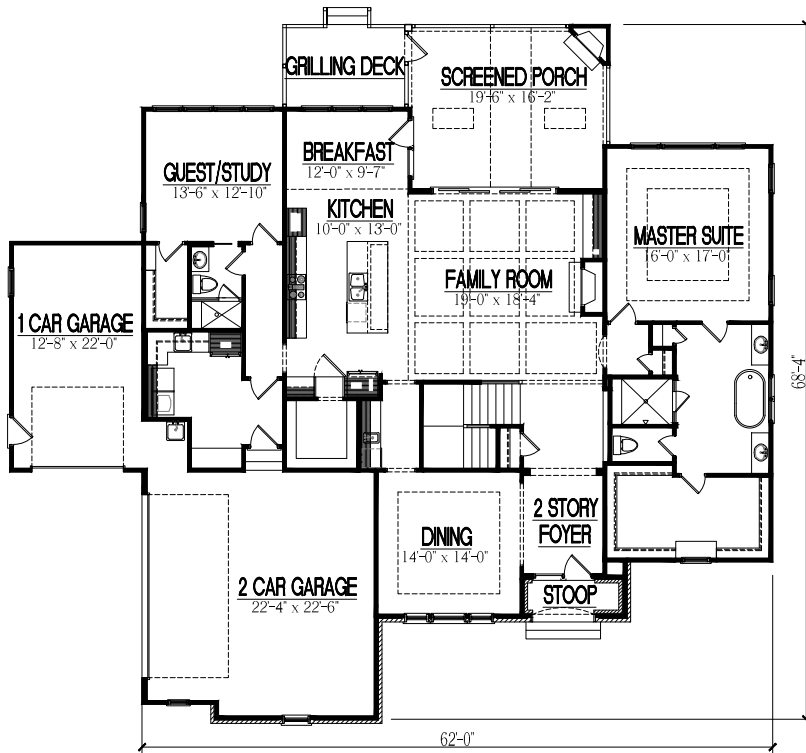

# CAMELOT

First Floor

Second Floor

TEMPORARY BROCHURE ONLY. MAY NOT REFLECT ACTUAL CHARACTERISTICS OF FINISHED HOME. FLOOR PLANS ARE SHOWN ONLY FOR DISPLAY PURPOSES. WINDOW SIZES AND LOCATIONS, ROOM SIZES, AND DIMENSIONS ARE APPROXIMATE AND MAY VARY. PRICES AND FEATURES SUBJECT TO CHANGE WITHOUT NOTICE. PLEASE CONSULT SALES COUNSELOR FOR DESIGN UPDATES.

### FLOOR AREA:

FIRST FLOOR HTD. =	2422 S.F.
SECOND FLOOR HTD. =	1891 S.F.
TOTAL HEATED AREA =	4313 S.F.