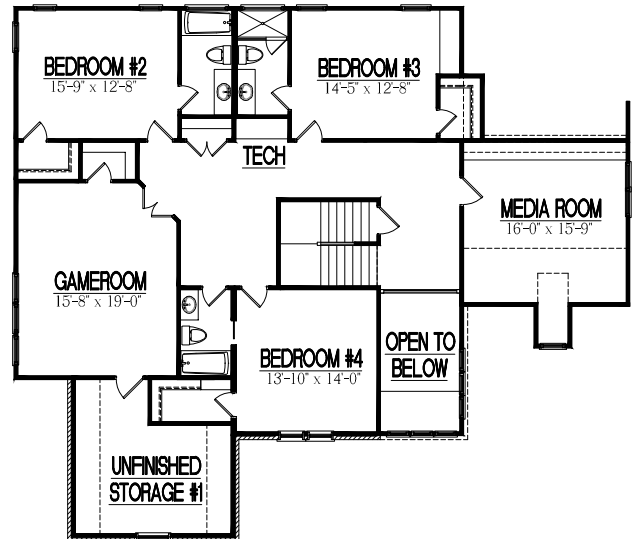

# CAMELOT

First Floor

Second Floor

TEMPORARY BROCHURE ONLY. MAY NOT REFLECT ACTUAL CHARACTERISTICS OF FINISHED HOME. FLOOR PLANS ARE SHOWN ONLY FOR DISPLAY PURPOSES. WINDOW SIZES AND LOCATIONS, ROOM SIZES, AND DIMENSIONS ARE APPROXIMATE AND MAY VARY. PRICES AND FEATURES SUBJECT TO CHANGE WITHOUT NOTICE. PLEASE CONSULT SALES COUNSELOR FOR DESIGN UPDATES.

### FLOOR AREA:

FIRST FLOOR HTD. =	2422 S.F.
SECOND FLOOR HTD. =	1891 S.F.
TOTAL HEATED AREA =	4313 S.F.