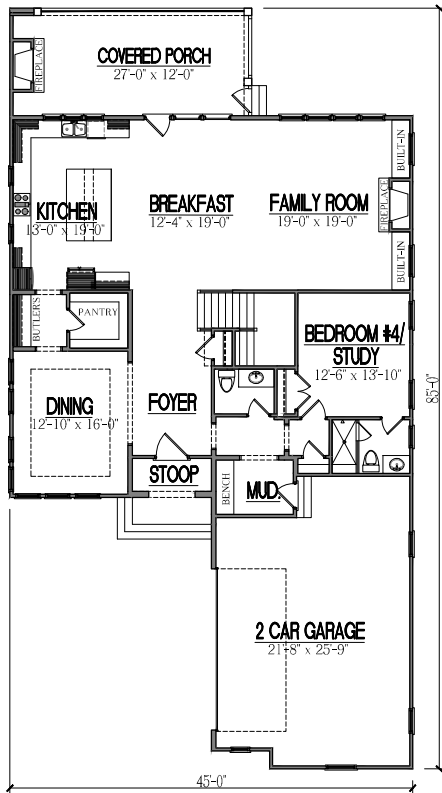

The Wellington

First Floor

Second Floor

TEMPORARY BROCHURE ONLY. MAY NOT REFLECT ACTUAL CHARACTERISTICS OF FINISHED HOME. FLOOR PLANS ARE SHOWN ONLY FOR DISPLAY PURPOSES. WINDOW SIZES AND LOCATIONS, ROOM SIZES, AND DIMENSIONS ARE APPROXIMATE AND MAY VARY. PRICES AND FEATURES SUBJECT TO CHANGE WITHOUT NOTICE. PLEASE CONSULT SALES COUNSELOR FOR DESIGN UPDATES.

HOMESTEAD BUILDING COMPANY

12339 WAKE UNION CHURCH RD.
WAKE FOREST, NC 27587
O: (919)-556-8472

www.Homesteadbuilt.com

FLOOR AREA:

FIRST FLOOR HTD. =	1872 S.F.
SECOND FLOOR HTD. =	2322 S.F.
TOTAL HEATED AREA =	4194 S.F.