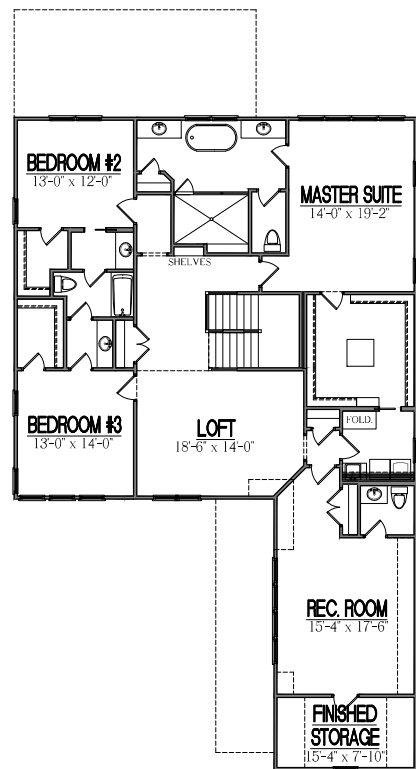

The Wellington

First Floor

Second Floor

TEMPORARY BROCHURE ONLY. MAY NOT REFLECT ACTUAL CHARACTERISTICS OF FINISHED HOME. FLOOR PLANS ARE SHOWN ONLY FOR DISPLAY PURPOSES. WINDOW SIZES AND LOCATIONS, ROOM SIZES, AND DIMENSIONS ARE APPROXIMATE AND MAY VARY. PRICES AND FEATURES SUBJECT TO CHANGE WITHOUT NOTICE. PLEASE CONSULT SALES COUNSELOR FOR DESIGN UPDATES.

HOMESTEAD BUILDING COMPANY

12339 WAKE UNION CHURCH RD.
WAKE FOREST, NC 27587
O: (919)-556-8472

www.Homesteadbuilt.com

FLOOR AREA:

FIRST FLOOR HTD. =	1872 S.F.
SECOND FLOOR HTD. =	2322 S.F.
TOTAL HEATED AREA =	4194 S.F.