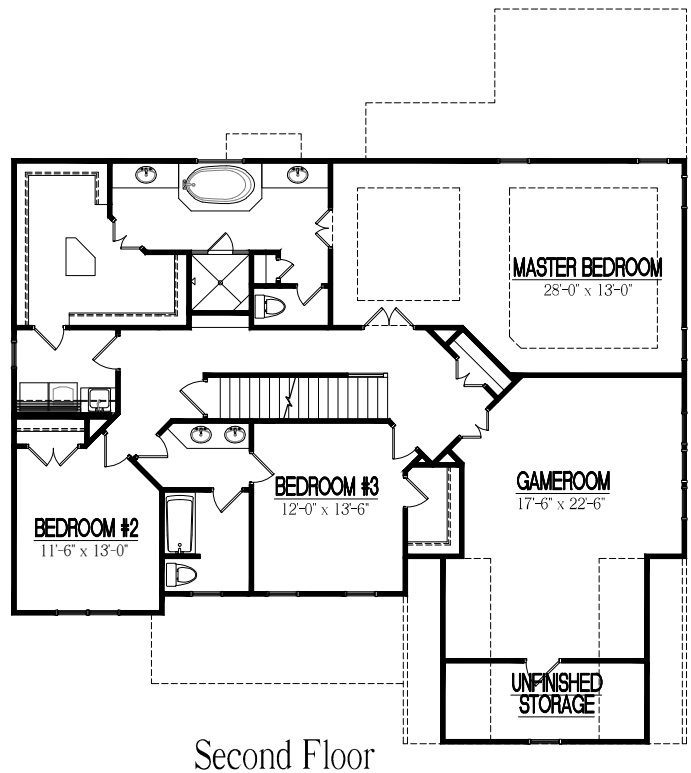

PALMETTO DUNES "A"

TEMPORARY BROCHURE ONLY, MAY NOT REFLECT ACTUAL CHARACTERISTICS OF FINISHED HOME. FLOOR PLANS ARE SHOWN ONLY FOR DISPLAY PURPOSES. WINDOW SIZES AND LOCATIONS, ROOM SIZES, AND DIMENSIONS ARE APPROXIMATE AND MAY VARY. PRICES AND FEATURES SUBJECT TO CHANGE WITHOUT NOTICE. PLEASE CONSULT SALES COUNSELOR FOR DESIGN UPDATES.

**HOMESTEAD BUILDING COMPANY**

12339 WAKE UNION CHURCH RD.  
WAKE FOREST, NC 27587  
O: (919)-556-8472

[www.Homesteadbuilt.com](http://www.Homesteadbuilt.com)

**FLOOR AREA:**

FIRST FLOOR HTD. = 1622 S.F.  
SECOND FLOOR HTD. = 1935 S.F.  
TOTAL HEATED AREA = 3557 S.F.