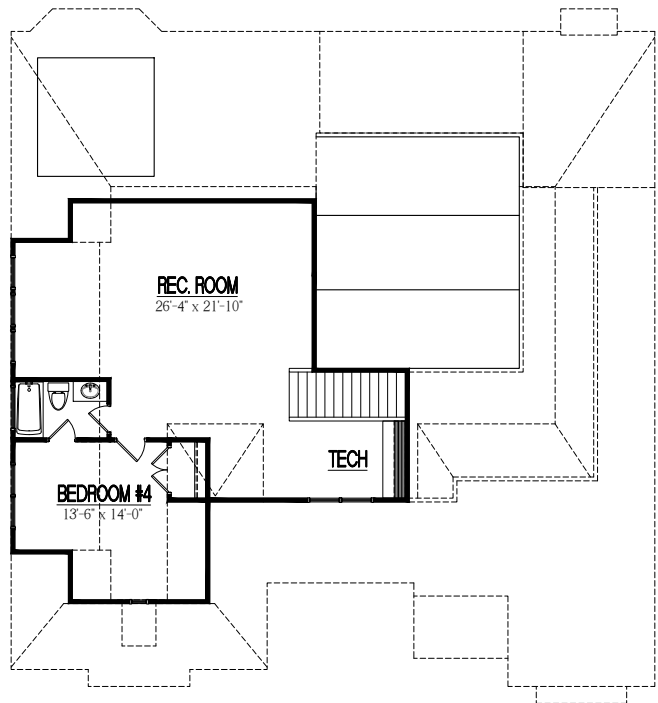

SHELTER COVE

First Floor

Second Floor

TEMPORARY BROCHURE ONLY. MAY NOT REFLECT ACTUAL CHARACTERISTICS OF FINISHED HOME. FLOOR PLANS ARE SHOWN ONLY FOR DISPLAY PURPOSES. WINDOW SIZES AND LOCATIONS, ROOM SIZES, AND DIMENSIONS ARE APPROXIMATE AND MAY VARY. PRICES AND FEATURES ARE SUBJECT TO CHANGE WITHOUT NOTICE. PLEASE CONSULT SALES COUNSELOR FOR DESIGN UPDATES.

HOMESTEAD BUILDING COMPANY

12339 WAKE UNION CHURCH RD.
WAKE FOREST, NC 27587
O: (919)-556-8472

www.Homesteadbuilt.com

FLOOR AREA:
FIRST FLOOR HTD. = 2300 S.F.
SECOND FLOOR HTD. = 894 S.F.
TOTAL HEATED AREA = 3194 S.F.