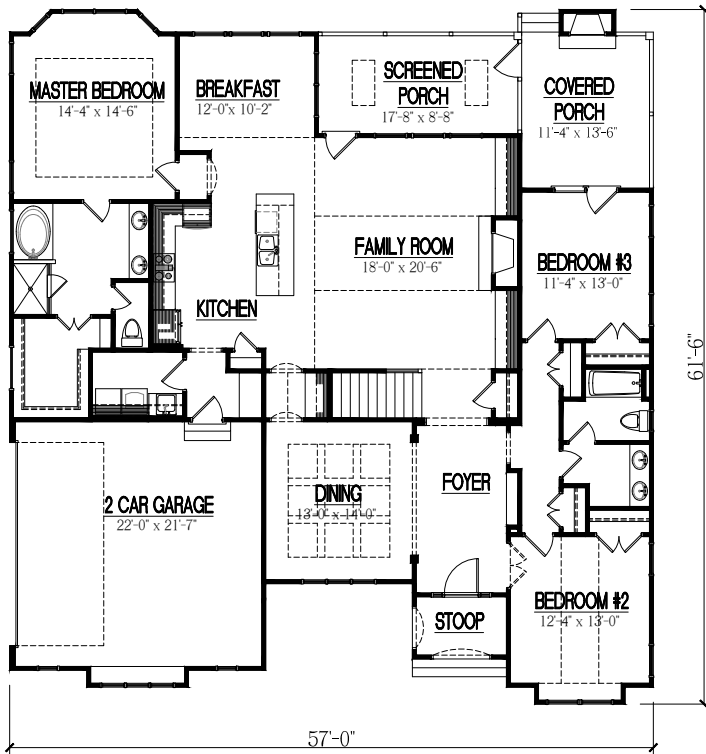

SHELTER COVE

First Floor

Second Floor

TEMPORARY BROCHURE ONLY. MAY NOT REFLECT ACTUAL CHARACTERISTICS OF FINISHED HOME. FLOOR PLANS ARE SHOWN ONLY FOR DISPLAY PURPOSES. WINDOW SIZES AND LOCATIONS, ROOM SIZES, AND DIMENSIONS ARE APPROXIMATE AND MAY VARY. PRICES AND FEATURES ARE SUBJECT TO CHANGE WITHOUT NOTICE. PLEASE CONSULT SALES COUNSELOR FOR DESIGN UPDATES.

HOMESTEAD BUILDING COMPANY

12339 WAKE UNION CHURCH RD.
WAKE FOREST, NC 27587
O: (919)-556-8472

www.Homesteadbuilt.com

FLOOR AREA:
FIRST FLOOR HTD. = 2300 S.F.
SECOND FLOOR HTD. = 894 S.F.
TOTAL HEATED AREA = 3194 S.F.